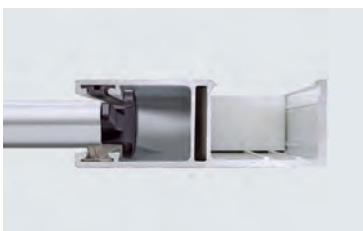

3 Wind locks for extra security

The door comes with windlocks as standard to secure the door in the guide tracks and to enhance protection from unauthorised access.