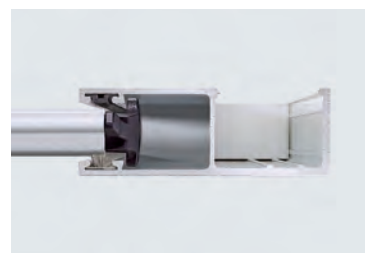

4 Reduced guide width to 72 mm
With guides that are narrower than what is often found on a roller door, the GaraRoll Lite can be fitted within 75 mm reveals.