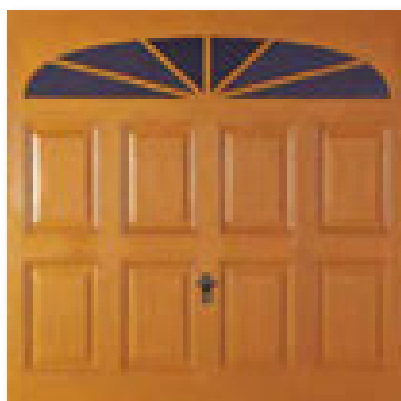

Milford Woodgrain