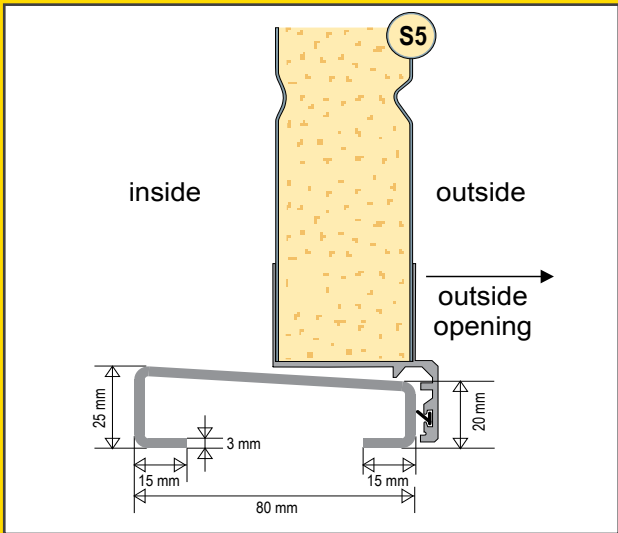

Side doors threshold