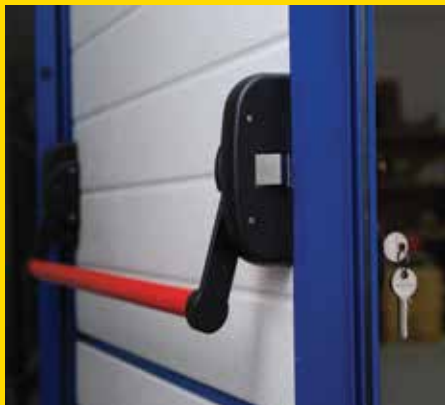

Match the style

Ryterna offers side doors to match any model of it's sectional garage doors or industrial doors.

Ryterna side doors made of PU insulated 40 mm thick sectional door panels surrounded with aluminium profiles, and all-round rubber seals. Side door panels and windows are aligned with sectional door panels or windows.

Side doors threshold

Anti-panic lock

outside

inside

Standard handle colour - silver
Black and white - on request

Side doors with anti-panic locking system

CENTRAL LOCKING

3 SIDES LOCKING

Anti-panic locking system enables to open door just from inside.

From outside must be used the key.