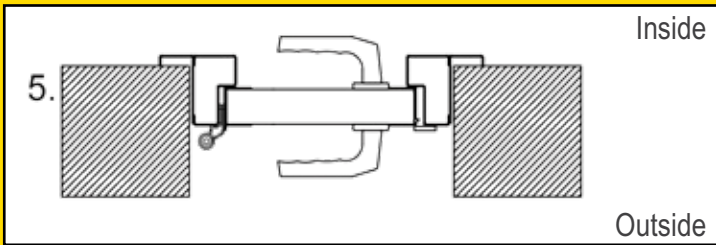

Match the style

Ryterna offers side doors to match any model of it's sectional garage doors or industrial doors.

Ryterna side doors made of PU insulated 40 mm thick sectional door panels surrounded with aluminium profiles, and all-round rubber seals. Side door panels and windows are aligned with sectional door panels or windows.

Double wide side doors available upon request.

Side doors fitting and opening option

Frame mouldings

with moulding

without moulding

3 point lock

Frame dimensions

Door stays