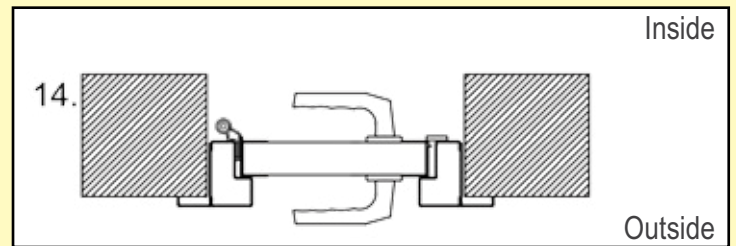

Match the style

Ryterna offers side doors to match any model of it's sectional garage doors or industrial doors.

Ryterna side doors made of PU insulated 40 mm thick sectional door panels surrounded with aluminium profiles, and all-round rubber seals. Side door panels and windows are aligned with sectional door panels or windows.

Double wide side doors available upon request.

Side doors fitting and opening option

Frame mouldings

with moulding

without moulding

3 point lock

Frame dimensions

Door stays