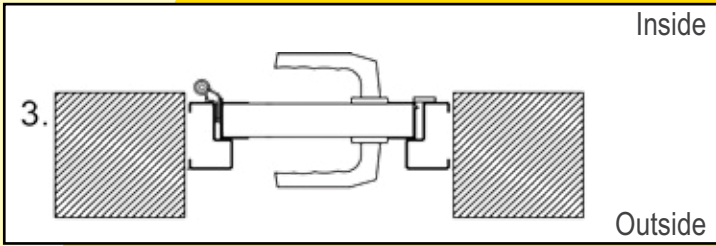

Match the style

Ryterna offers side doors to match any model of it's sectional garage doors or industrial doors.

Ryterna side doors made of PU insulated 40 mm thick sectional door panels surrounded with aluminium profiles, and all-round rubber seals. Side door panels and windows are aligned with sectional door panels or windows.

Double wide side doors available upon request.

Side doors fitting and opening option

Frame mouldings

with moulding

without moulding

3 point lock

Frame dimensions

Door stays