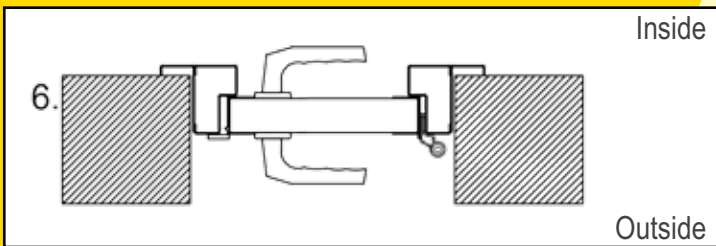

Match the style

Ryterna offers side doors to match any model of it's sectional garage doors or industrial doors.

Ryterna side doors made of PU insulated 40 mm thick sectional door panels surrounded with aluminium profiles, and all-round rubber seals. Side door panels and windows are aligned with sectional door panels or windows.

Double wide side doors available upon request.

Side doors fitting and opening option

Frame mouldings

with moulding

without moulding

3 point lock

Frame dimensions

Door stays