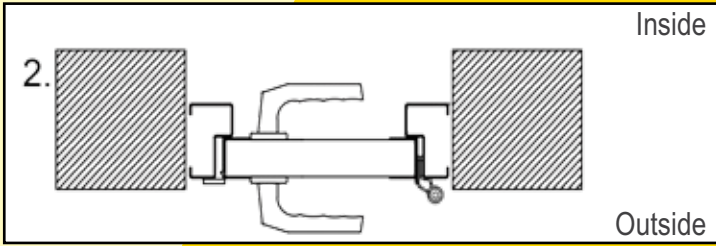

Match the style

Ryterna offers side doors to match any model of it's sectional garage doors or industrial doors.

Ryterna side doors made of PU insulated 40 mm thick sectional door panels surrounded with aluminium profiles, and all-round rubber seals. Side door panels and windows are aligned with sectional door panels or windows.

Double wide side doors available upon request.

Side doors fitting and opening option

Frame mouldings

with moulding

without moulding

3 point lock

Frame dimensions

Door stays