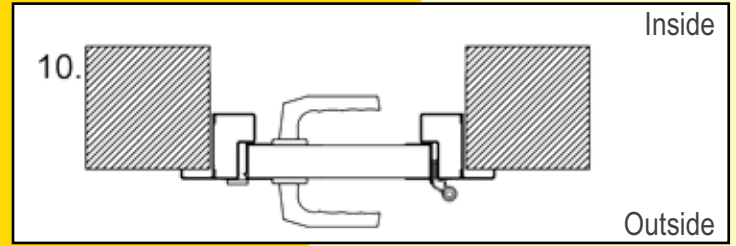

Match the style

Ryterna offers side doors to match any model of it's sectional garage doors or industrial doors.

Ryterna side doors made of PU insulated 40 mm thick sectional door panels surrounded with aluminium profiles, and all-round rubber seals. Side door panels and windows are aligned with sectional door panels or windows.

Double wide side doors available upon request.

Side doors fitting and opening option

Frame mouldings

with moulding

without moulding

3 point lock

Frame dimensions

Door stays