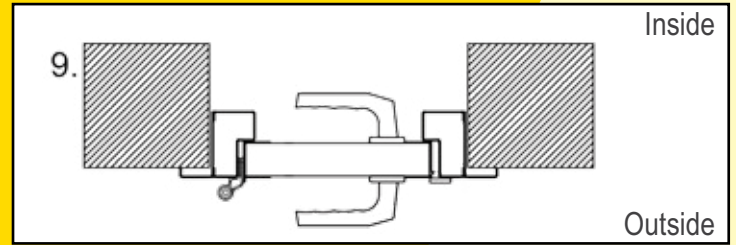

Match the style

Ryterna offers side doors to match any model of it's sectional garage doors or industrial doors.

Ryterna side doors made of PU insulated 40 mm thick sectional door panels surrounded with aluminium profiles, and all-round rubber seals. Side door panels and windows are aligned with sectional door panels or windows.

Double wide side doors available upon request.

Side doors fitting and opening option

Frame mouldings

with moulding

without moulding

3 point lock

Frame dimensions

Door stays