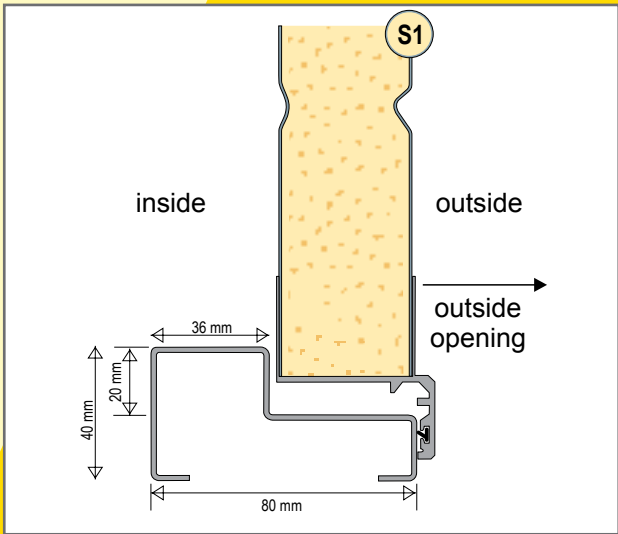

Match the style

Ryterna offers side doors to match any model of it's sectional garage doors or industrial doors.

Ryterna side doors made of PU insulated 40 mm thick sectional door panels surrounded with aluminium profiles, and all-round rubber seals. Side door panels and windows are aligned with sectional door panels or windows.

Double wide side doors available upon request.

Side doors fitting and opening option

Frame mouldings

with moulding

without moulding

3 point lock

Frame dimensions

Door stays

Side doors threshold

Anti-panic lock

outside

inside

Standard handle colour - silver
Black and white - on request

Side doors with anti-panic locking system

CENTRAL LOCKING

3 SIDES LOCKING