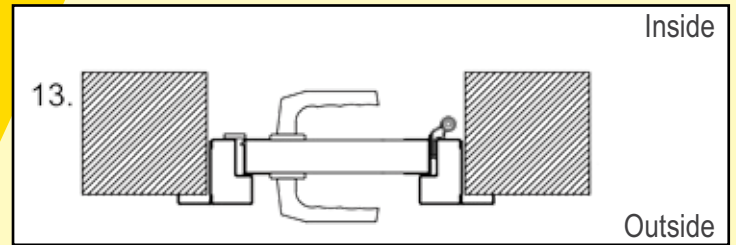

Match the style

Ryterna offers side doors to match any model of it's sectional garage doors or industrial doors.

Ryterna side doors made of PU insulated 40 mm thick sectional door panels surrounded with aluminium profiles, and all-round rubber seals. Side door panels and windows are aligned with sectional door panels or windows.

Double wide side doors available upon request.

Side doors fitting and opening option

Frame mouldings

with moulding

without moulding

3 point lock

Frame dimensions

Door stays