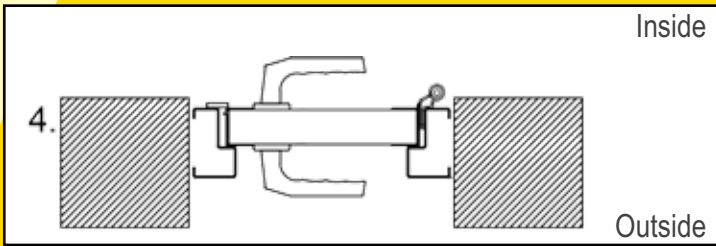

Match the style

Ryterna offers side doors to match any model of it's sectional garage doors or industrial doors.

Ryterna side doors made of PU insulated 40 mm thick sectional door panels surrounded with aluminium profiles, and all-round rubber seals. Side door panels and windows are aligned with sectional door panels or windows.

Double wide side doors available upon request.

Side doors fitting and opening option

Frame mouldings

with moulding

without moulding

3 point lock

Frame dimensions

Door stays