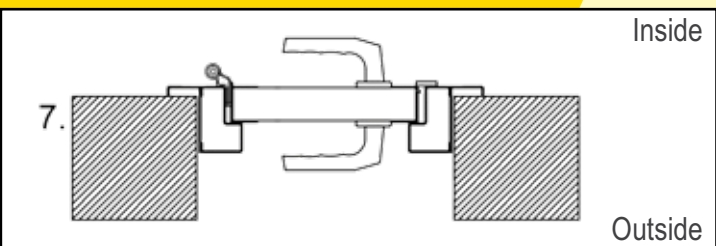

Match the style

Ryterna offers side doors to match any model of it's sectional garage doors or industrial doors.

Ryterna side doors made of PU insulated 40 mm thick sectional door panels surrounded with aluminium profiles, and all-round rubber seals. Side door panels and windows are aligned with sectional door panels or windows.

Double wide side doors available upon request.

Side doors fitting and opening option

Frame mouldings

with moulding

without moulding

3 point lock

Frame dimensions

Door stays