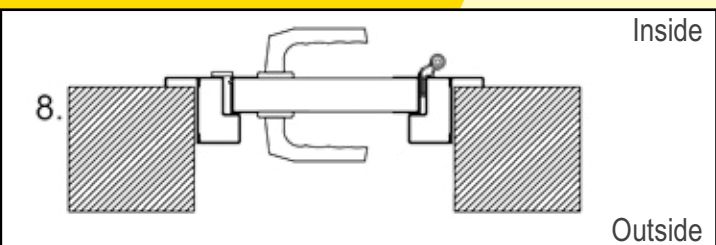

Match the style

Ryterna offers side doors to match any model of it's sectional garage doors or industrial doors.

Ryterna side doors made of PU insulated 40 mm thick sectional door panels surrounded with aluminium profiles, and all-round rubber seals. Side door panels and windows are aligned with sectional door panels or windows.

Double wide side doors available upon request.

Side doors fitting and opening option

Frame mouldings

with moulding

without moulding

3 point lock

Frame dimensions

Door stays