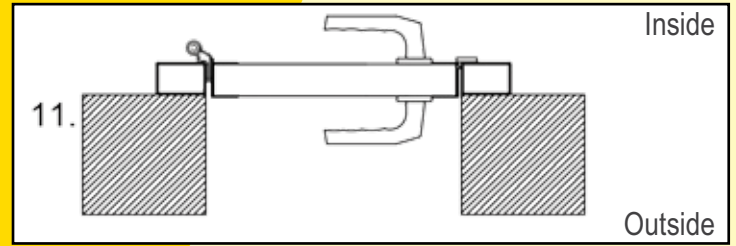

Match the style

Ryterna offers side doors to match any model of it's sectional garage doors or industrial doors.

Ryterna side doors made of PU insulated 40 mm thick sectional door panels surrounded with aluminium profiles, and all-round rubber seals. Side door panels and windows are aligned with sectional door panels or windows.

Double wide side doors available upon request.

Side doors fitting and opening option

Frame mouldings

with moulding

without moulding

3 point lock

Frame dimensions

Door stays