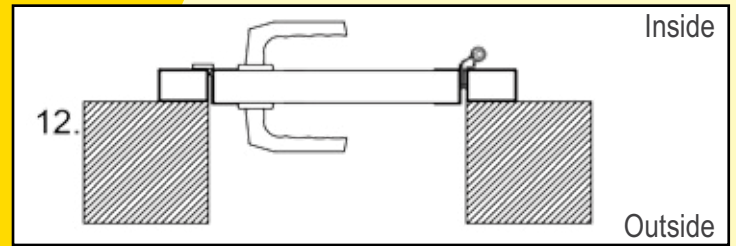

Match the style

Ryterna offers side doors to match any model of it's sectional garage doors or industrial doors.

Ryterna side doors made of PU insulated 40 mm thick sectional door panels surrounded with aluminium profiles, and all-round rubber seals. Side door panels and windows are aligned with sectional door panels or windows.

Double wide side doors available upon request.

Side doors fitting and opening option

Frame mouldings

with moulding

without moulding

3 point lock

Frame dimensions

Door stays