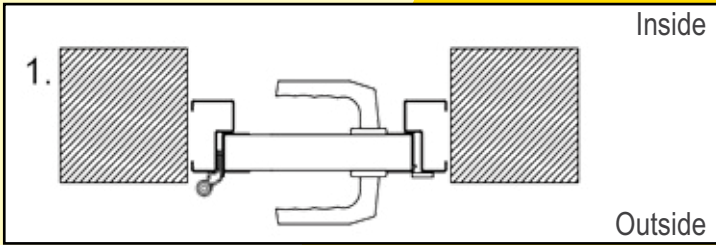

Match the style

Ryterna offers side doors to match any model of it's sectional garage doors or industrial doors.

Ryterna side doors made of PU insulated 40 mm thick sectional door panels surrounded with aluminium profiles, and all-round rubber seals. Side door panels and windows are aligned with sectional door panels or windows.

Double wide side doors available upon request.

Side doors fitting and opening option

Frame mouldings

with moulding

without moulding

3 point lock

Frame dimensions

Door stays

Side doors threshold

Anti-panic lock

outside

inside

Standard handle colour - silver
Black and white - on request

Side doors with anti-panic locking system

CENTRAL LOCKING

3 SIDES LOCKING