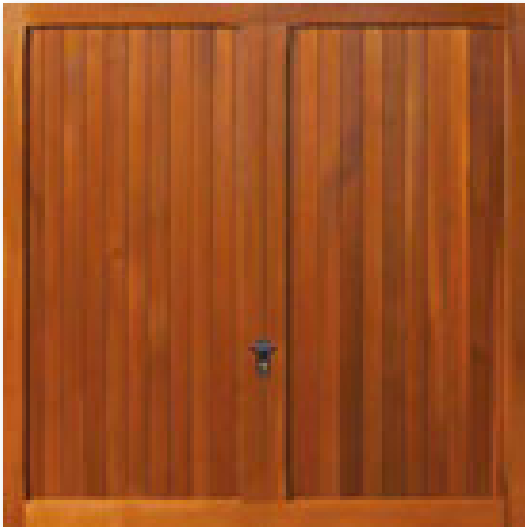

If you are fitting doors side by side, let us know and we'll craft a pair finished to a similar shade - remember wood is a natural material and no two doors are alike!

Stratford (shown basecoated)

Tongue & groove cedar boards

The ergonomic locking handle operates the twin lock latches

Bamburgh (shown in Light Oak)

Cedar boards and mouldings

Fairbourne (shown in Light Oak)

Cedar faced ply and cedar mouldings

Supplying & Installing Garage Doors & Remote Control Systems since 1982

For further information on our range of products and services please contact us by phone or email

Garage Doors

South West

Highclere (shown in Light Oak)

Cedar boards and mouldings

Meriden (shown in Basecoat)